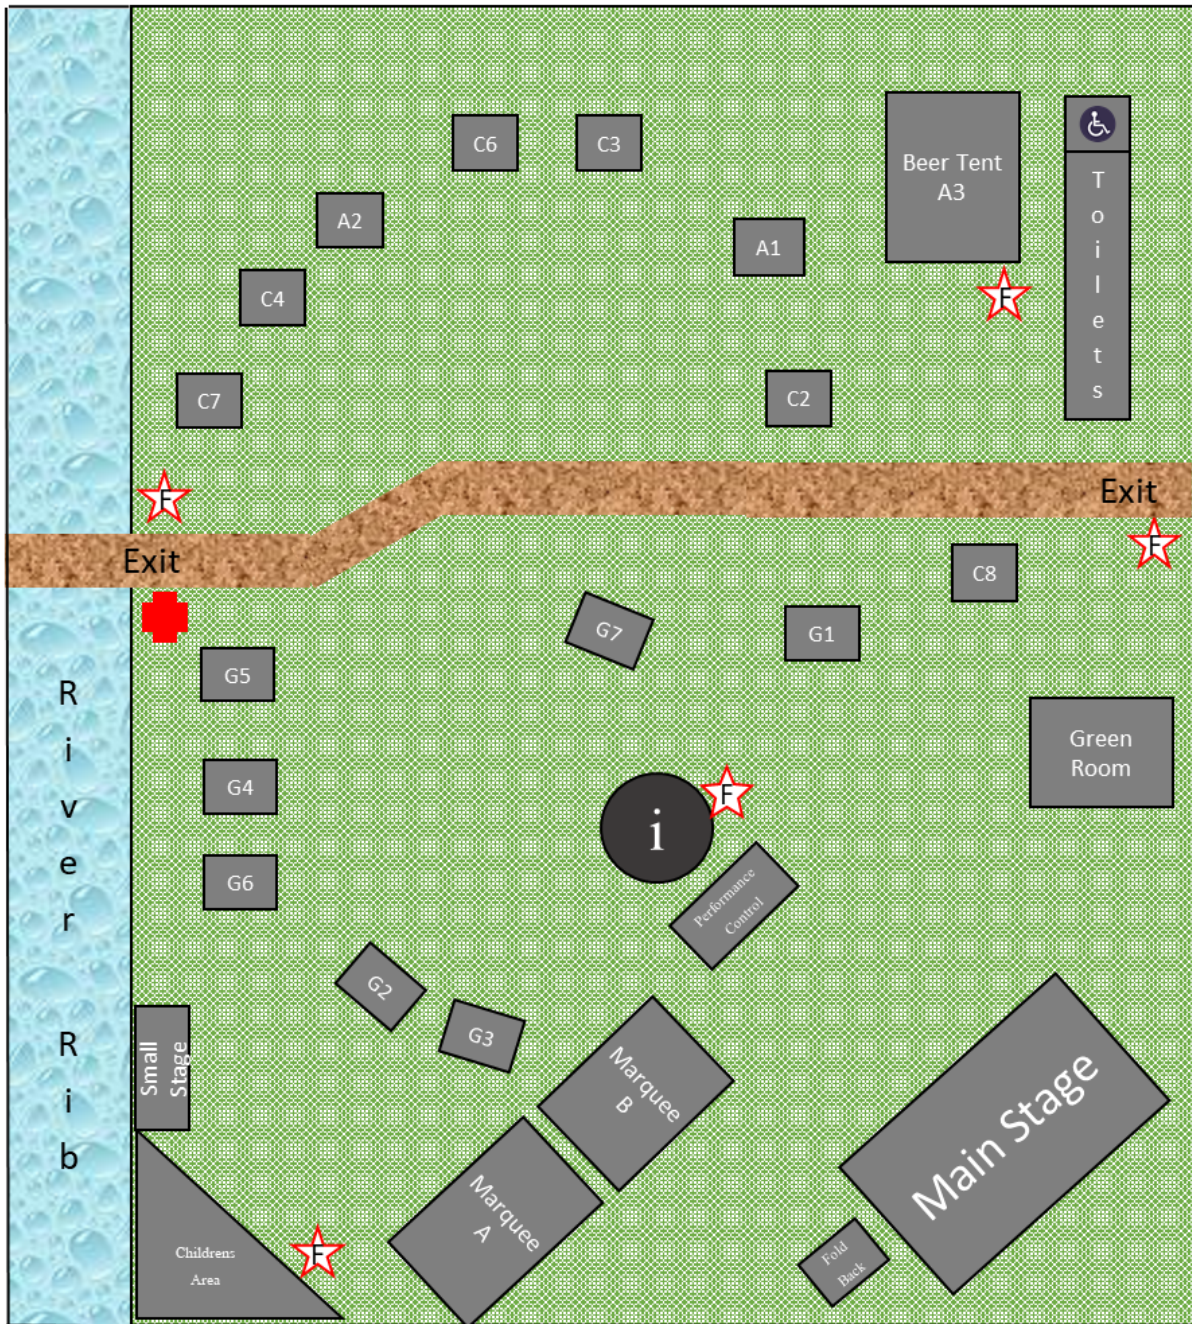

FESTIVAL MAP

StrEAT	C2	Pinksters	A1	Buntingford School of Dance	G1
Showtime Sausages	C3	Buntingford Brewery	A2	The Old George Pottery	G2
The Weeping Chef (Fri/Sat)	C4	The Black Bull	A3	Paul Simon Woodcraft	G3
Hog Roast (Sun)	C4			Bounce	G4
Treats from the Kitchen	C6	Fire Extinguisher	★	Wildlife Trust & Friends of River Rib	G5
Verrecchia	C7	First Aid	🚑	Standon Calling	G7
Markey Coffee	C8	Disabled Toilet	♿		
		Event Control	📍		